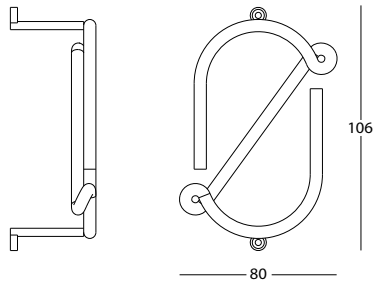

NAKNAK

2/2

WIRE NUMBER

Designer

Kyuhyung Cho
Erik Olovsson

Material

Steel

Finishing

Powder Coating

Texture

Fine Sand

Loading

2 kgs